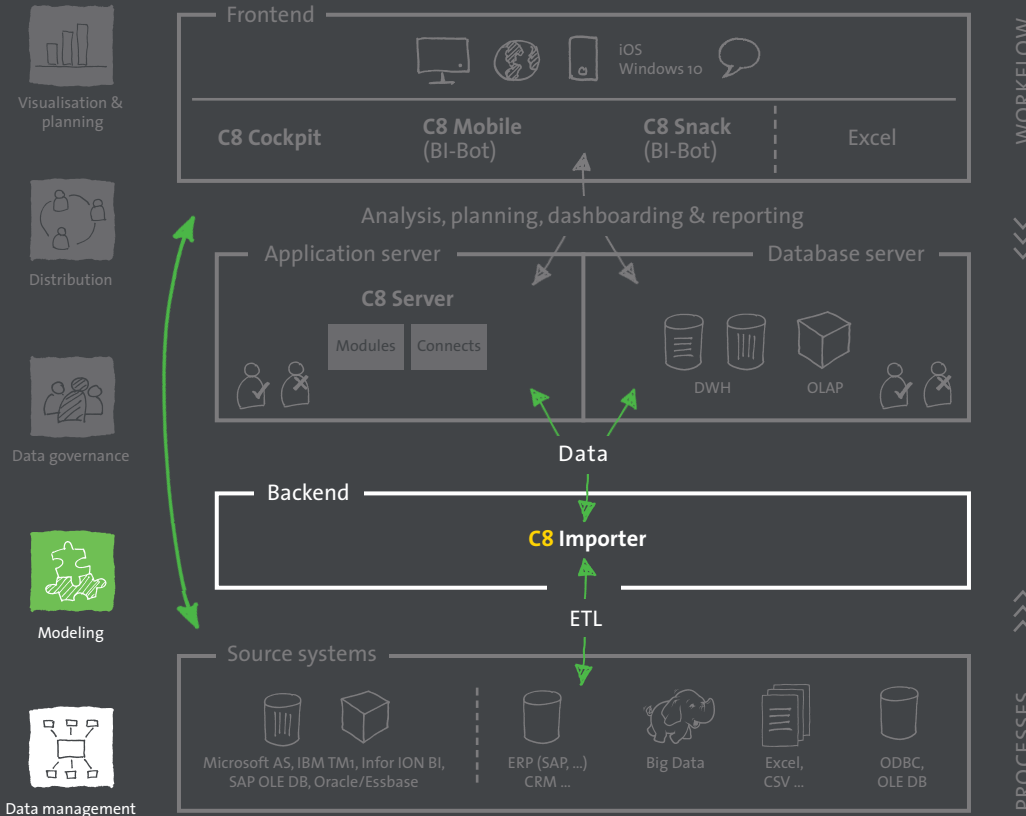

Importer

Modeling

Data management

The ETL tool in the Cubeware Solutions Platform C8

- Consolidation of your data from various source systems by means of visualised mapping and scripting
- Relational data management (RDBMS): data warehouse, staging areas and others
- Multidimensional data modelling (OLAP r/w): Microsoft Analysis Services, IBM TM1, Info ION BI
- Extensive transformation processes
- ETL framework for SAP ERP (SAP connect)
- Collaboration in the data management process via C8 server integration

The screenshot displays the Cubeware C8 ETL tool interface. It features a central workspace with three main components: **Extraction**, **Transformation**, and **Load**. The **Extraction** component is connected to a source system, the **Transformation** component performs data processing, and the **Load** component targets a destination system. Two dialog boxes for 'New Relational Database Connection' are overlaid on the interface, showing options for database drivers and driver information. The background shows a tree view of data sources and a scripting window at the bottom.

Graphical data modelling

Scripting

CSP C8

Scalable BI solutions for all requirements!

Our powerful BI platform CSP C8 adapts flexibly to your requirements and source systems:

- **C8 Cockpit / Consumer / Viewer**
Frontend for all user types
- **C8 Mobile / Consumer / Viewer**
Native mobile app for iOS and Windows 10
- **C8 Snack**
Report usage via messenger or C8 Mobile
- **C8 Server**
Core application server

- **Editions**
Load-handling capacity and functionality to match your BI application
- **Modules** (edition-dependent)
Plan, export, maps
- **Connects** (edition-dependent)
Database connection (SAP/RDBMS/OLAP)