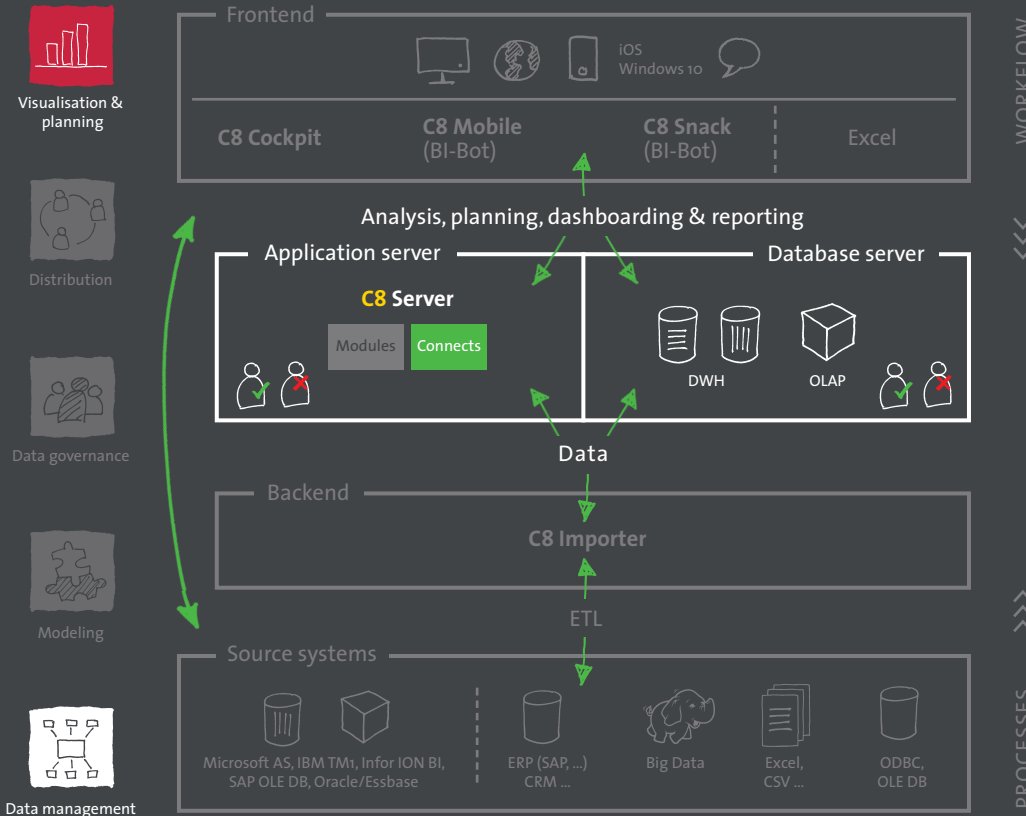

CSP C8

Scalable BI solutions for all requirements!

Our powerful BI platform CSP C8 adapts flexibly to your requirements and source systems:

- → **C8 Cockpit / Consumer / Viewer**
  Frontend for all user types
- → **C8 Mobile / Consumer / Viewer**
  Native mobile app for iOS and Windows 10
- → **C8 Snack**
  Report usage via messenger or C8 Mobile
- → **C8 Server**
  Core application server

- **Editions**
  Load-handling capacity and functionality to match your BI application
- **Modules** (edition-dependent)
  Plan, export, maps

- **Connects** (edition-dependent)
  Database connection (SAP/RDBMS/OLAP)

- → **C8 Importer**
  Power ETL tool

Cubeware partners:

Cubeware helps you consolidate all of your relevant data and information and make it available any time – online or offline – to as many users as possible and in the format they need for decision-making. For management staff and process owners. Over 4,000 customers have entrusted their projects to Cubeware. Read about their many successes for yourself by visiting us.cubeware.com/success-stories

Make decisions!